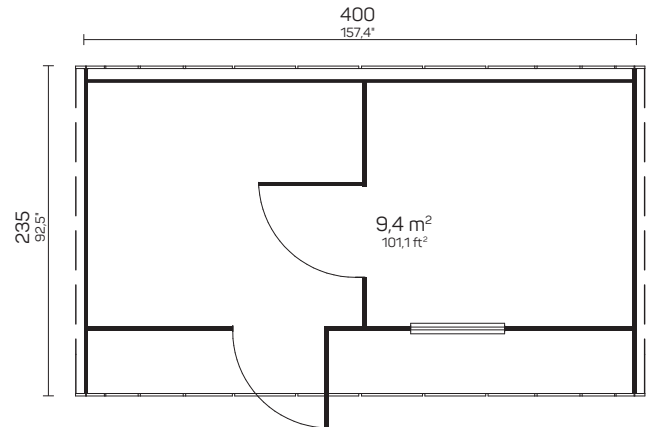

OVAL SAUNAS • BARREL SAUNAS SAUNA PODS

Saunas

OVAL SAUNAS

FORSSA

Art 111 1061

BUY PRE-ASSEMBLED OR IN PACKAGE

POSSIBILITY TO ORDER WITHOUT BENCHES AND USE AS A CAMPING HOUSE!

400×235 cm	-	40 mm	219 cm	233 cm	9,4 m ²	13 m ²	12,8 m ³	4°
157,4×92,5"	-	1 5/8"	86,2"	91,7"	101,1 ft ²	139,9 ft ²	452 ft ³	4°
						SAUNA ROOM		
47 cm	28 mm	690×1835 mm	690×1955 mm	Ø 700 mm	≈3-4 PERSONS			
18,5"	1,1"	27,1×72,2"	27,1×76,9"	Ø 27,5"				