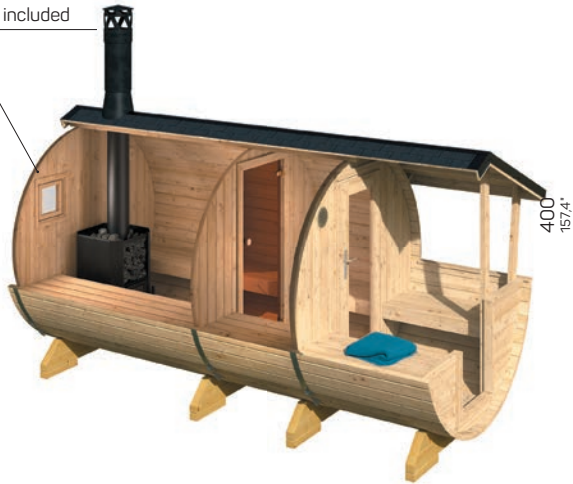

BARREL SAUNAS

LAHTI

Art 111 2000

BUY PRE-ASSEMBLED OR IN PACKAGE

POSSIBILITY TO ORDER WITHOUT BENCHES AND USE AS A CAMPING HOUSE!

200×400 cm	-	40 mm	∅ 200 cm	224 cm	8 m²	10,5 m²	7,9 m³	23°
78,7×157,4"	-	1 5/8"	∅ 78,7"	88,1"	86,1 ft²	113 ft²	278,9 ft³	23°
112 cm	18/21 mm	690×1660 mm	690×1660 mm	400×400 mm	SAUNA ROOM			
44"	0,7"/0,8"	27,1×65,3"	27,1×65,3"	15,7×15,7"	≈4-6 PERSONS