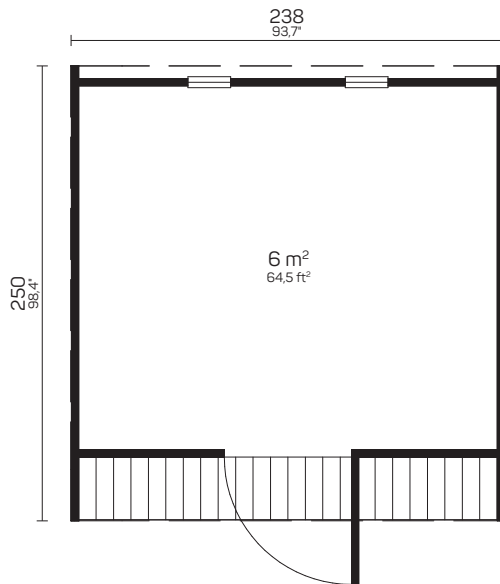

SAUNA PODS

BIANCA

Art 111 3000

BUY PRE-ASSEMBLED OR IN PACKAGE

POSSIBILITY TO ORDER WITHOUT BENCHES AND USE AS A CAMPING HOUSE!

238×250 cm 93,7×98,4"	-	40 mm 1 5/8"	215 cm 84,6"	241 cm 94,8"	6 m² 64,5 ft²	14,2 m² 152,8 ft²	7,8 m³ 275,3 ft³	-
35 cm 13,7"	28 mm 1,1"	690×1835 mm 27,1×72,2"	225×730 mm 8,8×28,7"	SAUNA ROOM ≈6 PERSONS	260×108×85 cm 102,3×42,5×33,4"			ca. 720 kg ca. 1587 lb