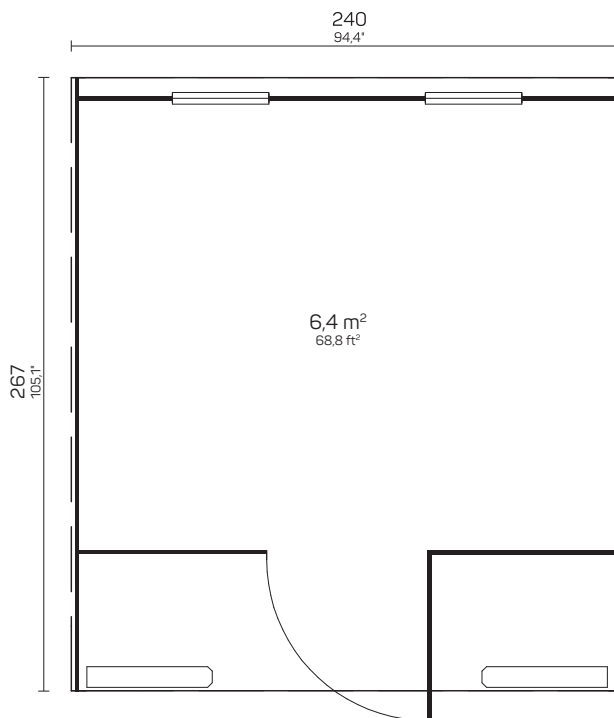

NOKIA

Art 111 2005

BUY PRE-ASSEMBLED OR IN PACKAGE

Included

Not included

POSSIBILITY TO ORDER WITHOUT BENCHES AND USE AS A CAMPING HOUSE!

240×267 cm	-	40 mm	Ø 240 cm	248 cm	6,4 m ²	10,5 m ²	8,7 m ³	-
94,4×105,1"	-	1 5/8"	Ø 94,4"	97,6"	68,8 ft ²	113 ft ²	307,1 ft ³	-
57 cm	28 mm	690×1835 mm	410×915 mm	SAUNA ROOM				
22,4"	1,1"	27,1×72,2"	16,1×36"	≈4 PERSONS				