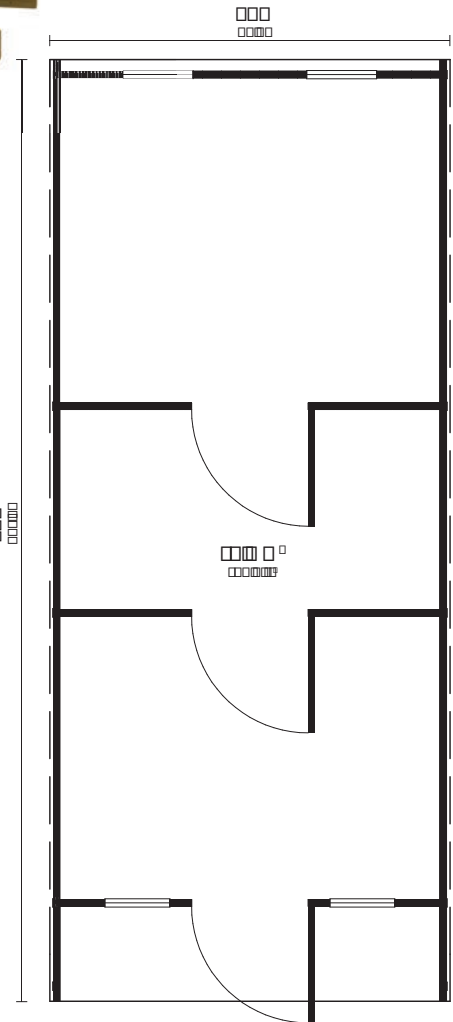

RUKA

Art 111 2008

BUY PRE-ASSEMBLED OR IN PACKAGE

POSSIBILITY TO ORDER WITHOUT BENCHES AND USE AS A CAMPING HOUSE!

240×565 cm	-	40 mm	Ø 240 cm	248 cm	13,6 m²	22,3 m²	21,6 m³	-
94,4×222,4"	-	1 5/8"	Ø 94,4"	97,6"	146,3 ft²	240 ft²	762,4 ft³	-
57 cm	28 mm	690×1835 mm	690×1915 mm	410×915 mm	390×480 mm	SAUNA ROOM		
22,4"	1,1"	27,1×72,2"	27,1×75,3"	16,1×36"	15,3×18,9"	≈4 PERSONS