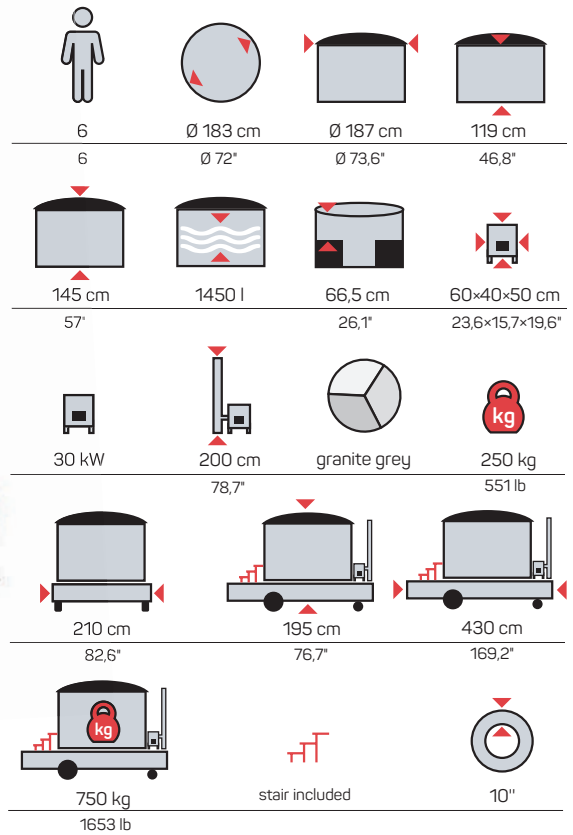

MOBILE HOT TUB

Art 111 555VR

CUP HOLDER

Art TOPSH