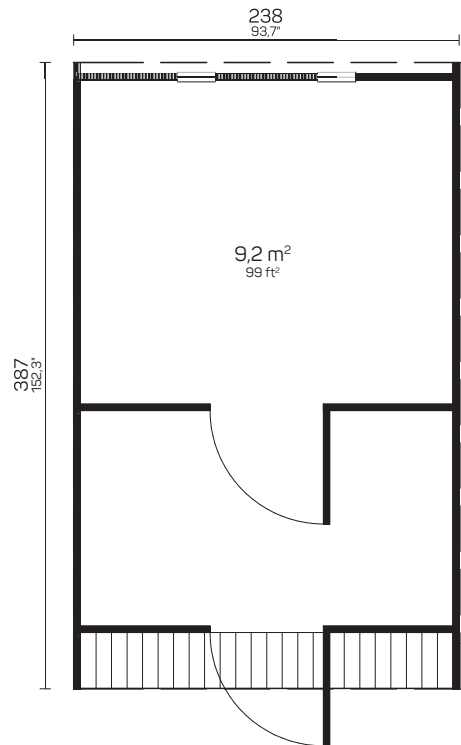

KRIS

Art 111 3001

BUY PRE-ASSEMBLED OR IN PACKAGE

POSSIBILITY TO ORDER WITHOUT BENCHES AND USE AS A CAMPING HOUSE!

238x387 cm	-	40 mm	215 cm	241 cm	9,2 m²	21,9 m²	12,9 m³	-
93,7x152,3"	-	1 5/8"	84,6"	94,8"	99 ft²	235,7 ft²	455,3 ft³	-
35 cm	28 mm	690x1835 mm	690x1915 mm	225x730 mm	SAUNA ROOM			
13,7"	1,1"	27,1x72,2"	27,1x75,37"	8,8x28,7"	=6 PERSONS