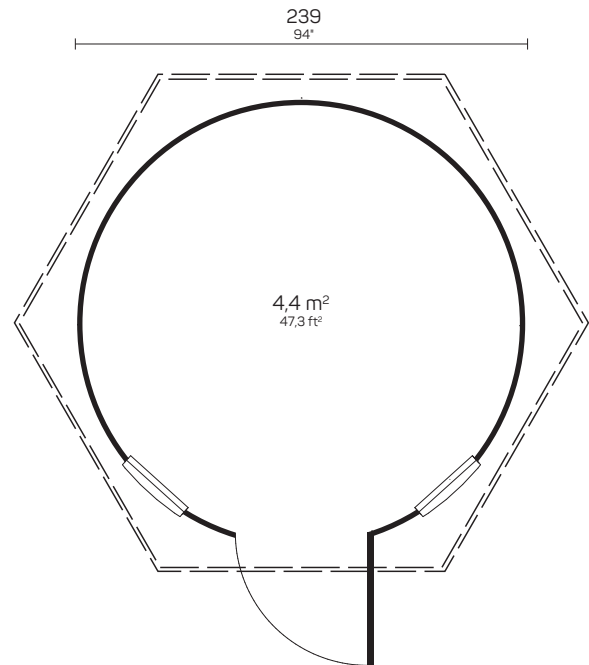

TORNIO

Art 111 2004

BUY PRE-ASSEMBLED OR IN PACKAGE

POSSIBILITY TO ORDER WITHOUT BENCHES AND USE AS A CAMPING HOUSE!

Ø 239 cm	-	40 mm	Ø 240 cm	299 cm	4,4 m²	10,5 m²	8,4 m³	25°
Ø 94"	-	1 5/8"	Ø 94,4"	117,7"	47,6 ft²	113 ft²	296,5 ft³	25°
					SAUNA ROOM			
12 cm	28 mm	690x1835 mm	410x915 mm	≈4-6 PERSONS				
4,7"	1,1"	27,1x72,2"	16,1x36"