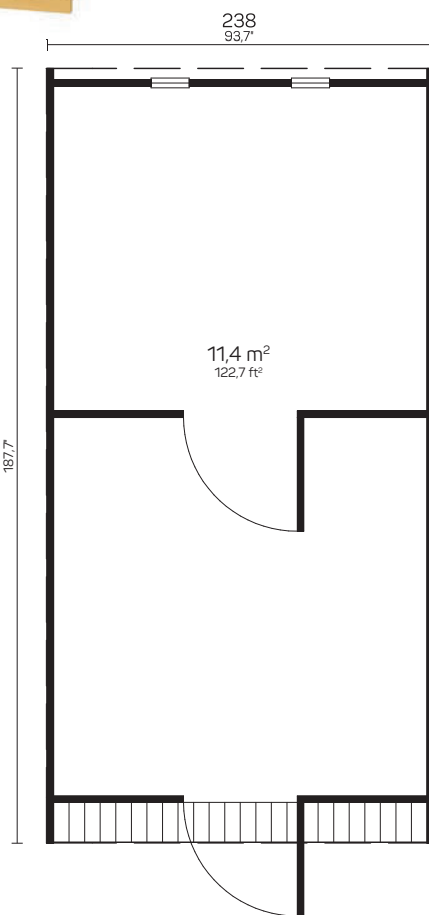

LARS

Art 111 3002

BUY PRE-ASSEMBLED OR IN PACKAGE

POSSIBILITY TO ORDER WITHOUT BENCHES AND USE AS A CAMPING HOUSE!

238×477 cm	-	40 mm	215 cm	241 cm	11,4 m²	27 m²	16,6 m³	-
93,7×187,7'	-	1 5/8"	84,6"	94,8"	122,7 ft²	290,6 ft²	585,9 ft³	-
25 cm	28 mm	690×1835 mm	690×1915 mm	225×730 mm	SAUNA ROOM			
9,8"	1,1"	27,1×72,2'	27,1×75,37'	8,8×28,7'	≈6 PERSONS