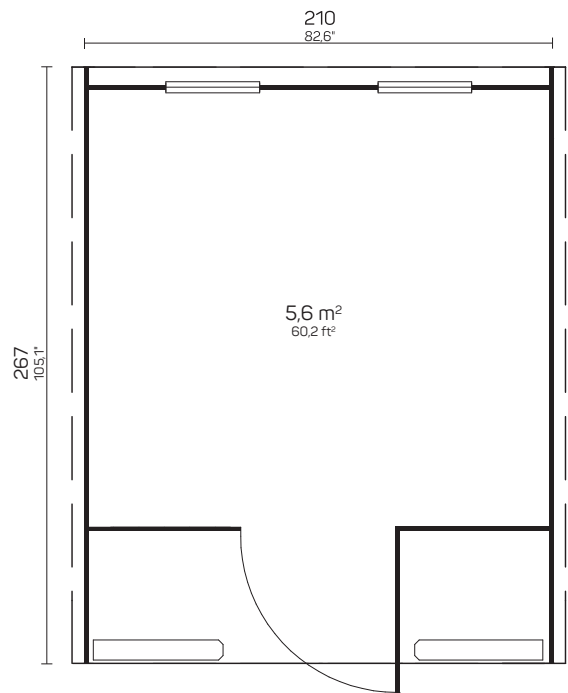

KERAVA

Art 111 2002

BUY PRE-ASSEMBLED OR IN PACKAGE

POSSIBILITY TO ORDER WITHOUT BENCHES AND USE AS A CAMPING HOUSE!

210×267 cm 82,6×105,1"	-	40 mm 1 5/8"	Ø 210 cm Ø 82,6"	224 cm 88,1"	6 m² 64,5 ft²	9 m² 96,8 ft²	6,2 m³ 218,8 ft³	-
57 cm 22,4"	28 mm 1,1"	690×1660 mm 27,1×65,3"	410×915 mm 16,1×36"	SAUNA ROOM =6-7 PERSONS