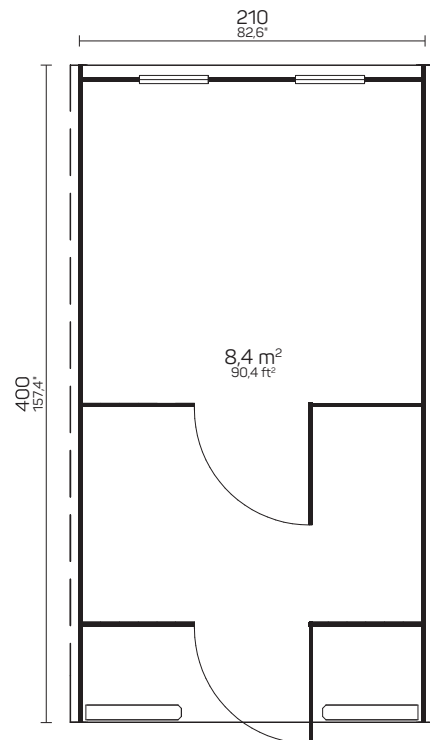

KEMI

Art 111 2003

BUY PRE-ASSEMBLED OR IN PACKAGE

POSSIBILITY TO ORDER WITHOUT BENCHES AND USE AS A CAMPING HOUSE!

210x400 cm	-	40 mm	Ø 210 cm	224 cm	8,4 m²	13,8 m²	10,4 m³	-
82,6x157,4"	-	1 5/8"	Ø 82,6"	88,1"	90,4 ft²	148,5 ft²	367,1 ft³	-
57 cm	28 mm	690x1660 mm	690x1660 mm	410x915 mm	SAUNA ROOM	400x110x70 cm ca. 950 kg		
22,4"	1,1"	27,1x65,3"	27,1x65,3"	16,1x36"	≈4 PERSONS	157,4"x43,3"x27,5" ca. 2094 lb