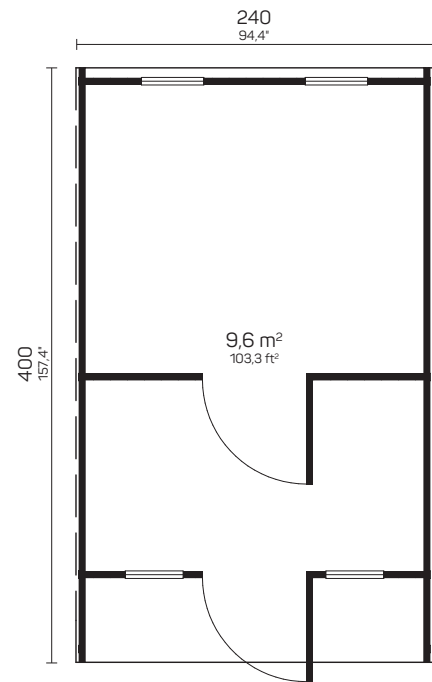

PORI

Art 111 2006

BUY PRE-ASSEMBLED OR IN PACKAGE

POSSIBILITY TO ORDER WITHOUT BENCHES AND USE AS A CAMPING HOUSE!

240×400 cm	-	40 mm	Ø 240 cm	248 cm	9,6 m²	15,8 m²	14,5 m³	-
94,4×157,4"	-	1 5/8"	Ø 94,4"	97,6"	103,3 ft²	170 ft²	511,8 ft³	-
57 cm	28 mm	690×1835 mm	690×1915 mm	410×915 mm	390×480 mm	SAUNA ROOM		
22,4"	1,1"	27,1×72,2"	27,1×75,3"	16,1×36"	15,3×18,9"	≈4 PERSONS