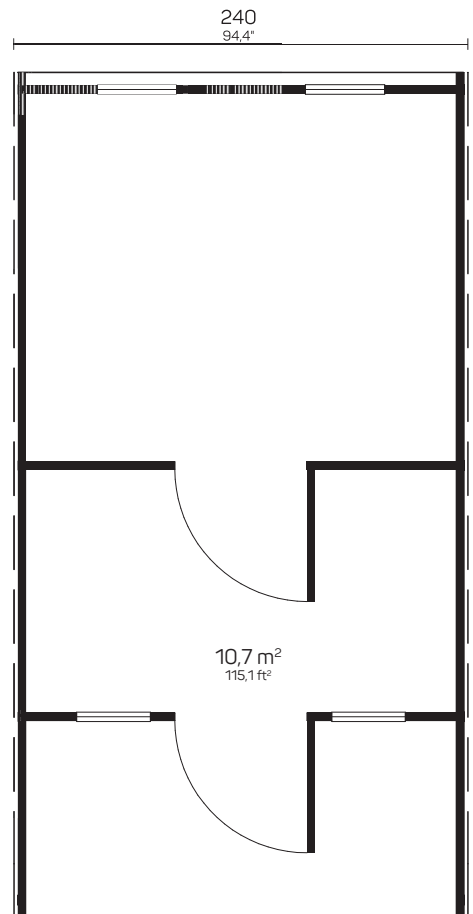

TURKU

Art 111 2007

BUY PRE-ASSEMBLED OR IN PACKAGE

POSSIBILITY TO ORDER WITHOUT BENCHES AND USE AS A CAMPING HOUSE!

240×447 cm	-	40 mm	∅ 240 cm	248 cm	10,7 m²	17,7 m²	14,5 m³	-
94,4×175,9"	-	1 5/8"	∅ 94,4"	97,6"	115,1 ft²	190,5 ft²	511,8 ft³	-
104 cm	28 mm	690×1835 mm	690×1915 mm	410×915 mm	390×480 mm	SAUNA ROOM		
40,9"	1,1"	27,1×72,2"	27,1×75,3"	16,1×36"	15,3×18,9"	≈4 PERSONS